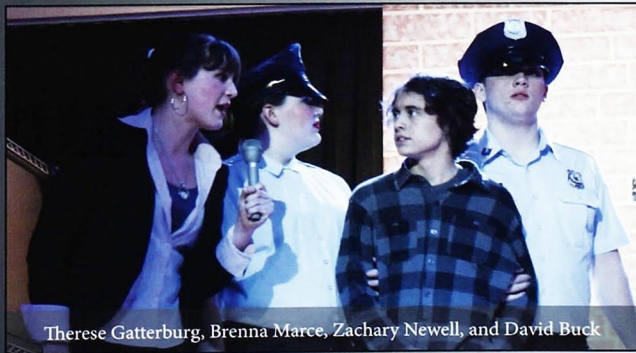

Baron Drama

Ruben Cruz miming.

Tatum Bent and Garze Alden

Erin Otto

Gresha Glapion

Steven Archambault

Zachary Newell

Therese Gatterburg, Brenna Marce, Zachary Newell, and David Buck